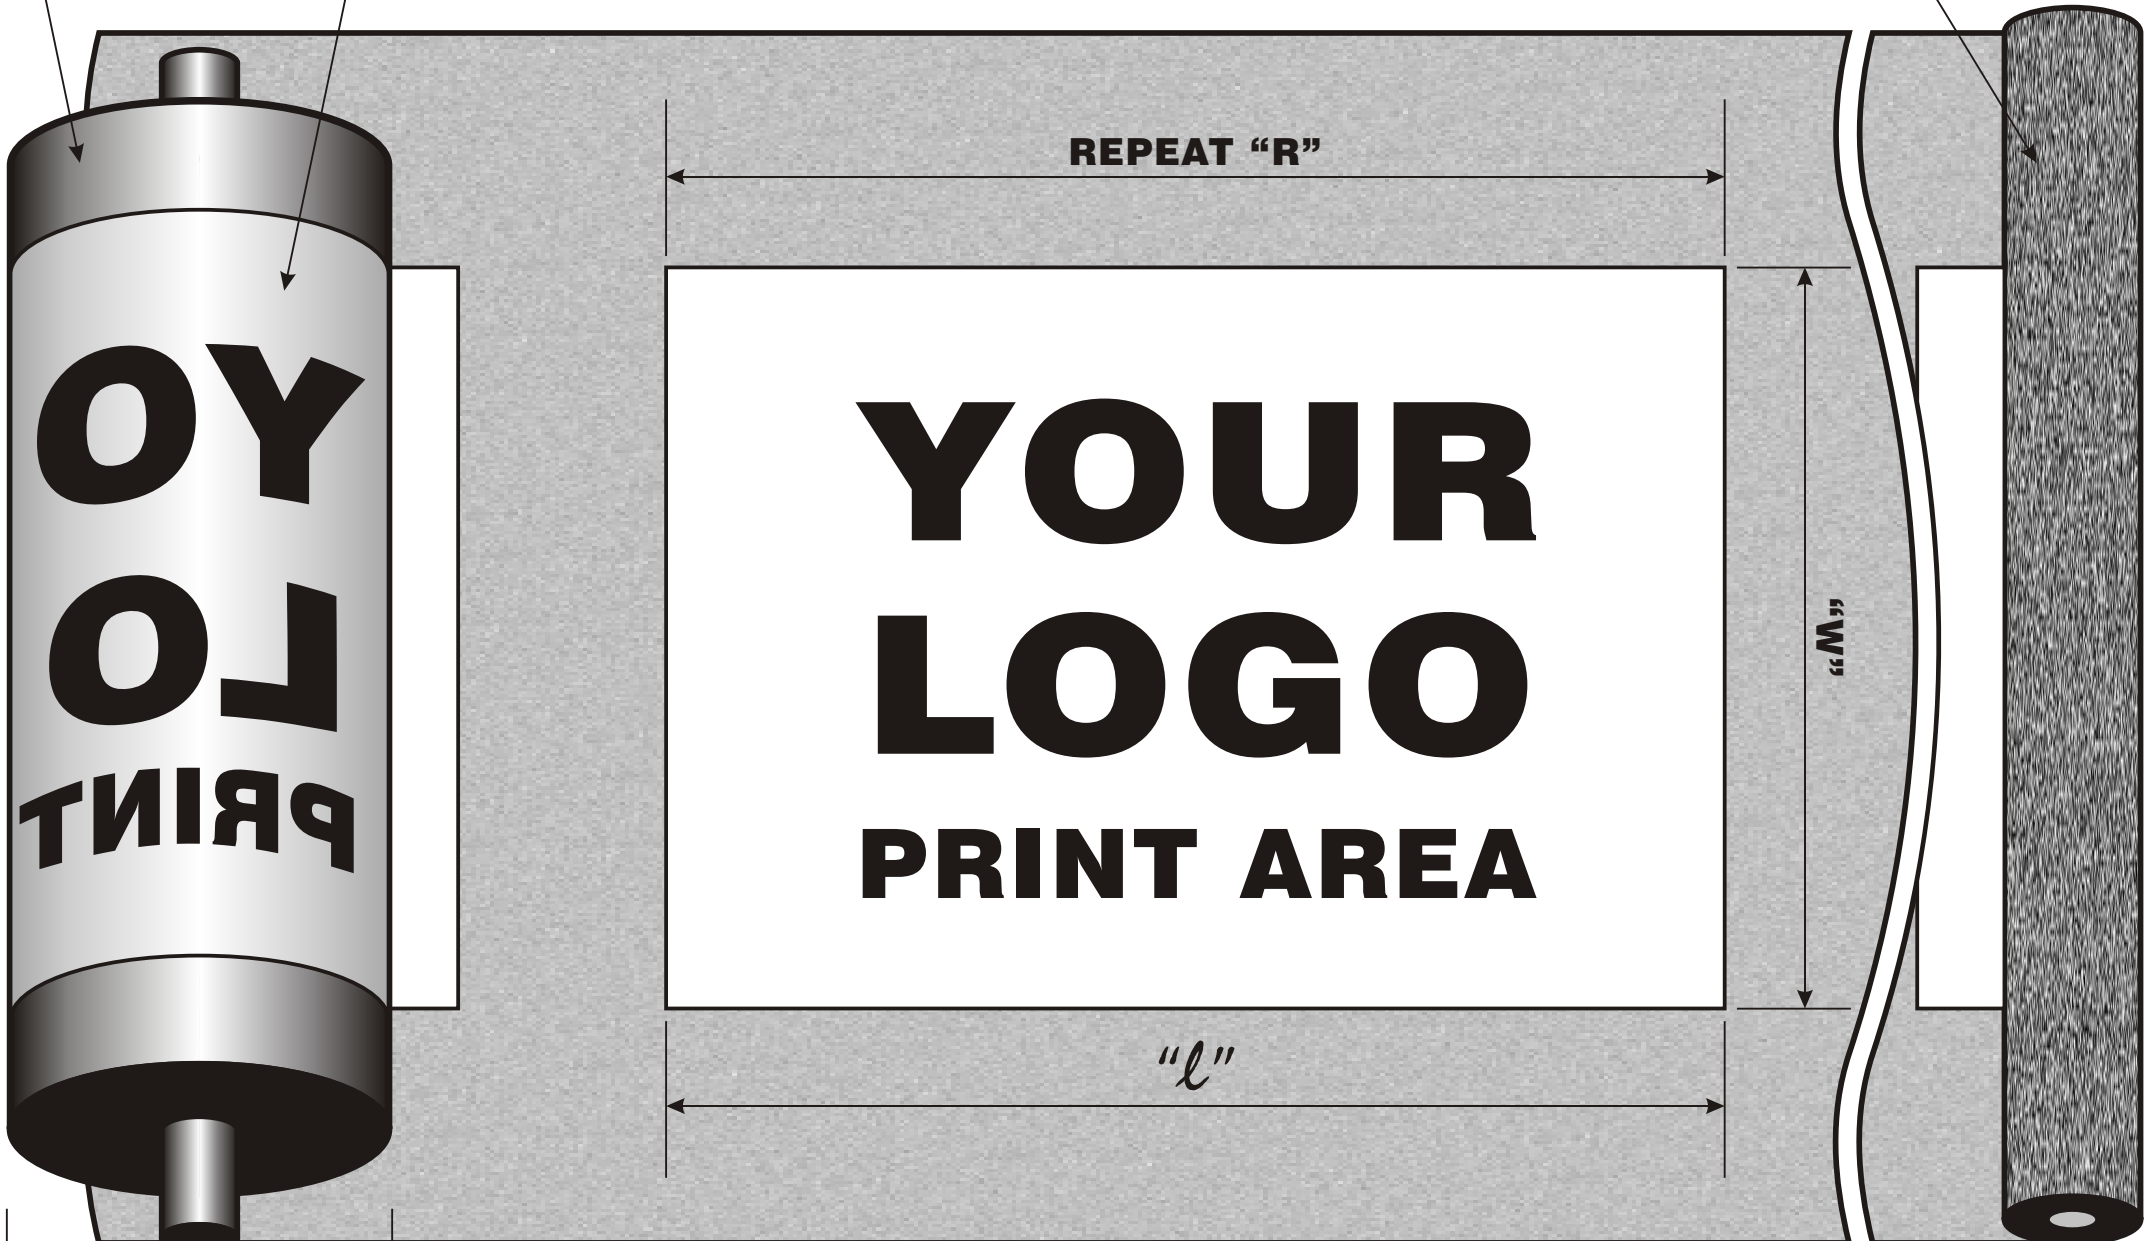

PRINT ROLLER
CUSTOMER PLATE

LOGO PRINTS IN THIS DIRECTION

FINISHED CUSTOMER ROLL

"D"

	"L"	"W"	"R"	"D"
1370mm WIDE ROLLS	1030	880	1130	360
2740mm WIDE ROLLS	1400	1300	1500	478